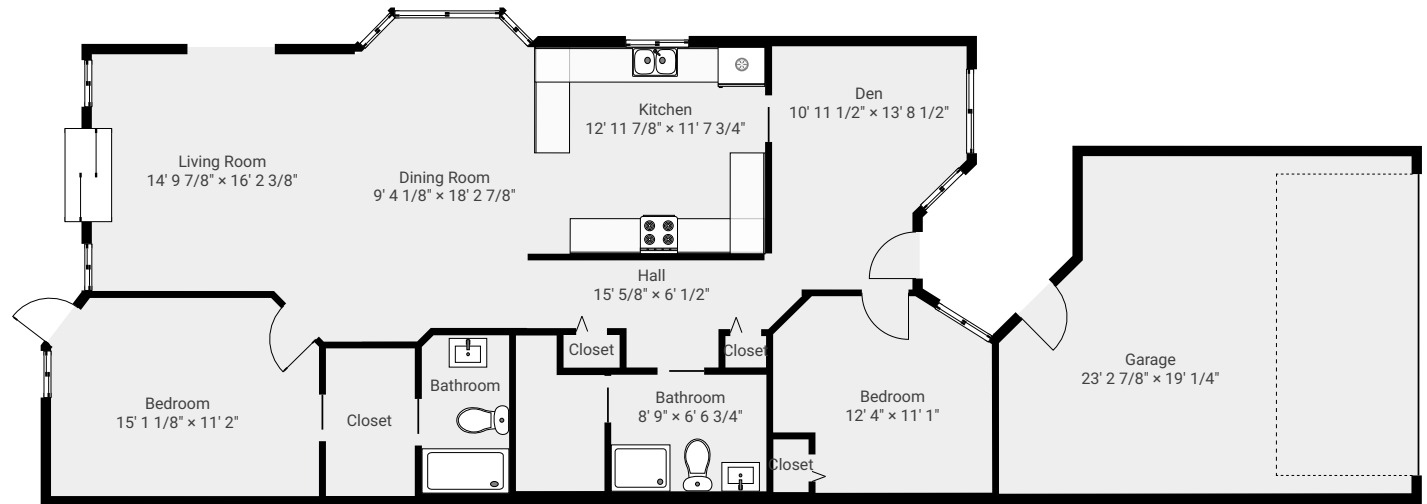

### #3-2006 Sierra

**SUBMITTED BY**  
Kyla Foreman  
discoveryhometours@gmail.com  
📞 2508987452

**CREATED ON**  
2023-04-14

**DETAILS**  
Total area: 1798.91 sq ft  
Living area: 1352.49 sq ft

## ▼ Ground Floor

TOTAL AREA: 1798.91 sq ft • LIVING AREA: 1352.49 sq ft •

**Kyla Mullett**  
Discoveryhometours@gmail.com  
www.discoveryhometours.ca  
📞 250.898.7452