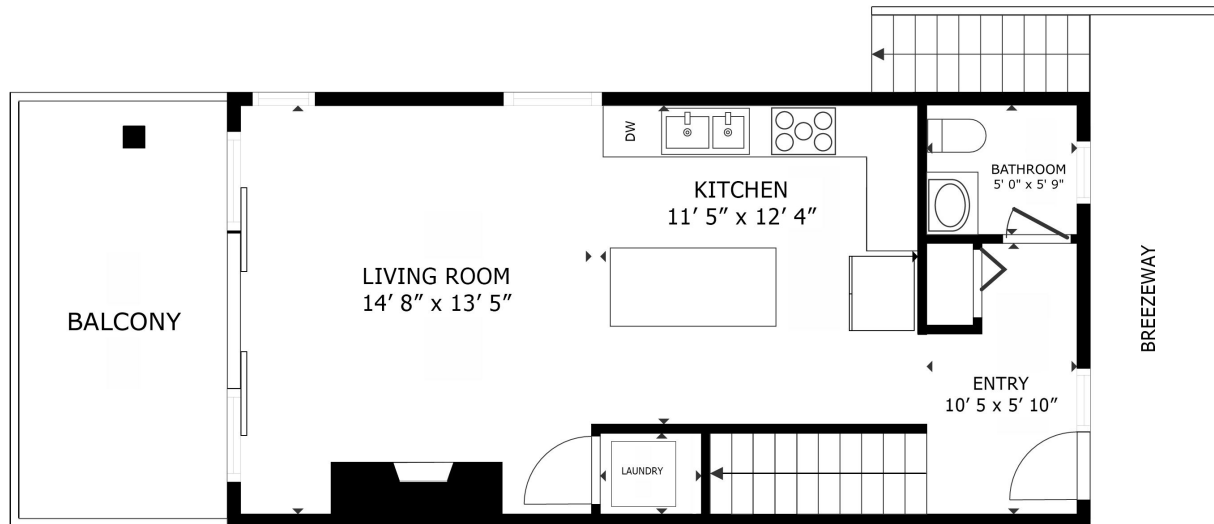

FLOOR 2

FLOOR 1

GROSS INTERNAL AREA  
 FLOOR 1: 512 sq. ft. FLOOR 2: 516 sq. ft.  
 TOTAL: 1,028 sq. ft.  
 SIZES AND DIMENSIONS ARE APPROXIMATE, ACTUAL MAY VARY.