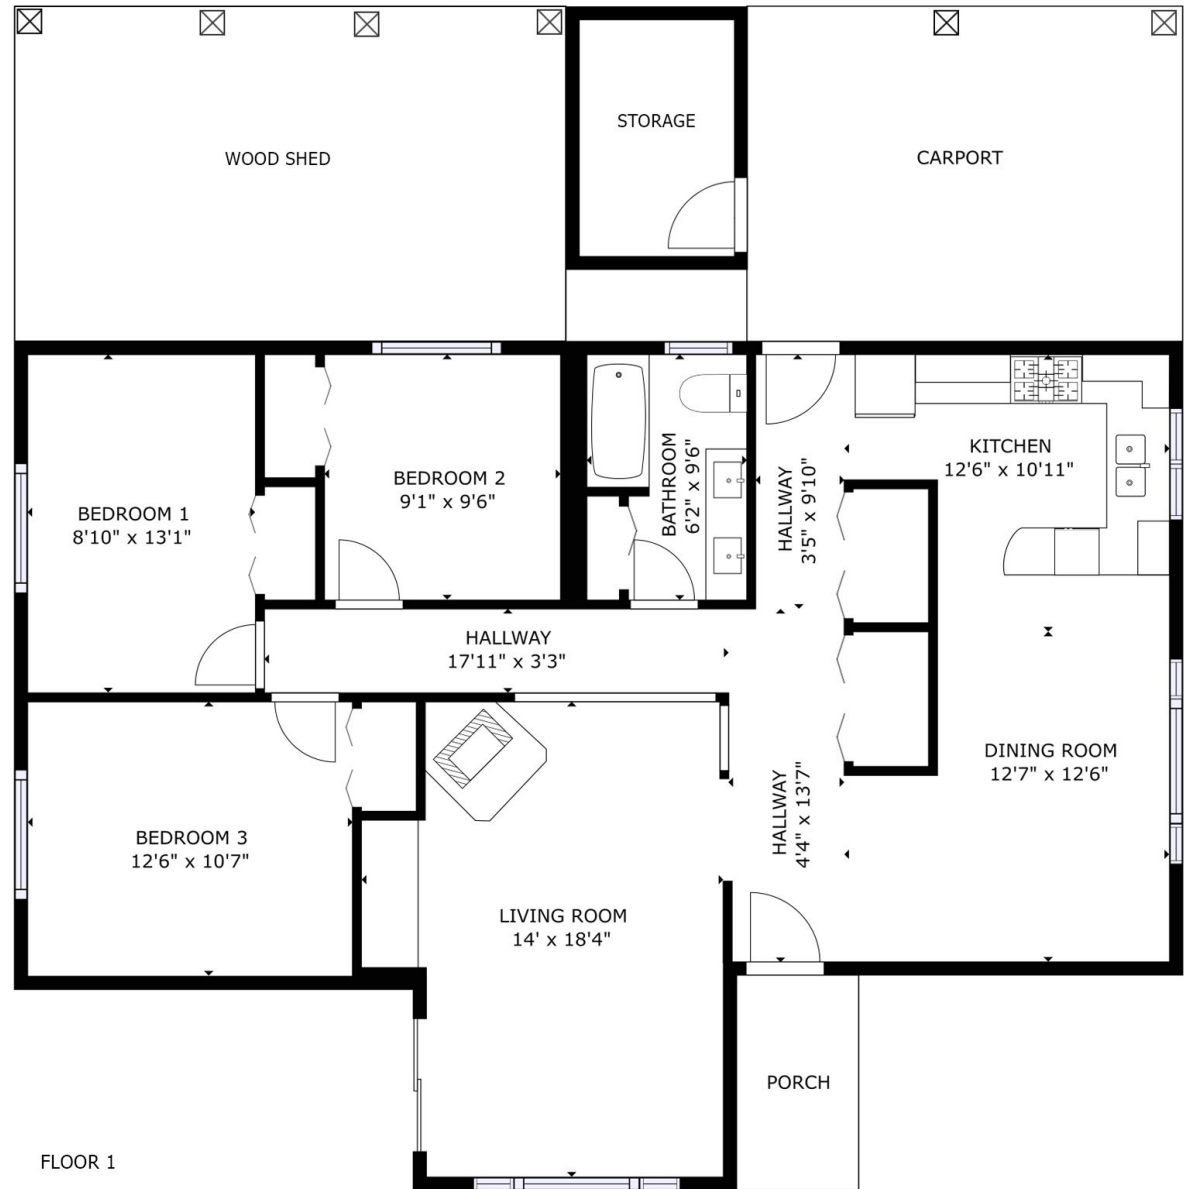

SHOP

FLOOR 1

GROSS INTERNAL AREA
 FLOOR 1: 1,132 sq. ft.
 EXCLUDED AREAS; SHOP: 316 sq. ft, STORAGE: 86 sq. ft
 TOTAL: 1,132 sq. ft
 SIZES AND DIMENSIONS ARE APPROXIMATE, ACTUAL MAY VARY.