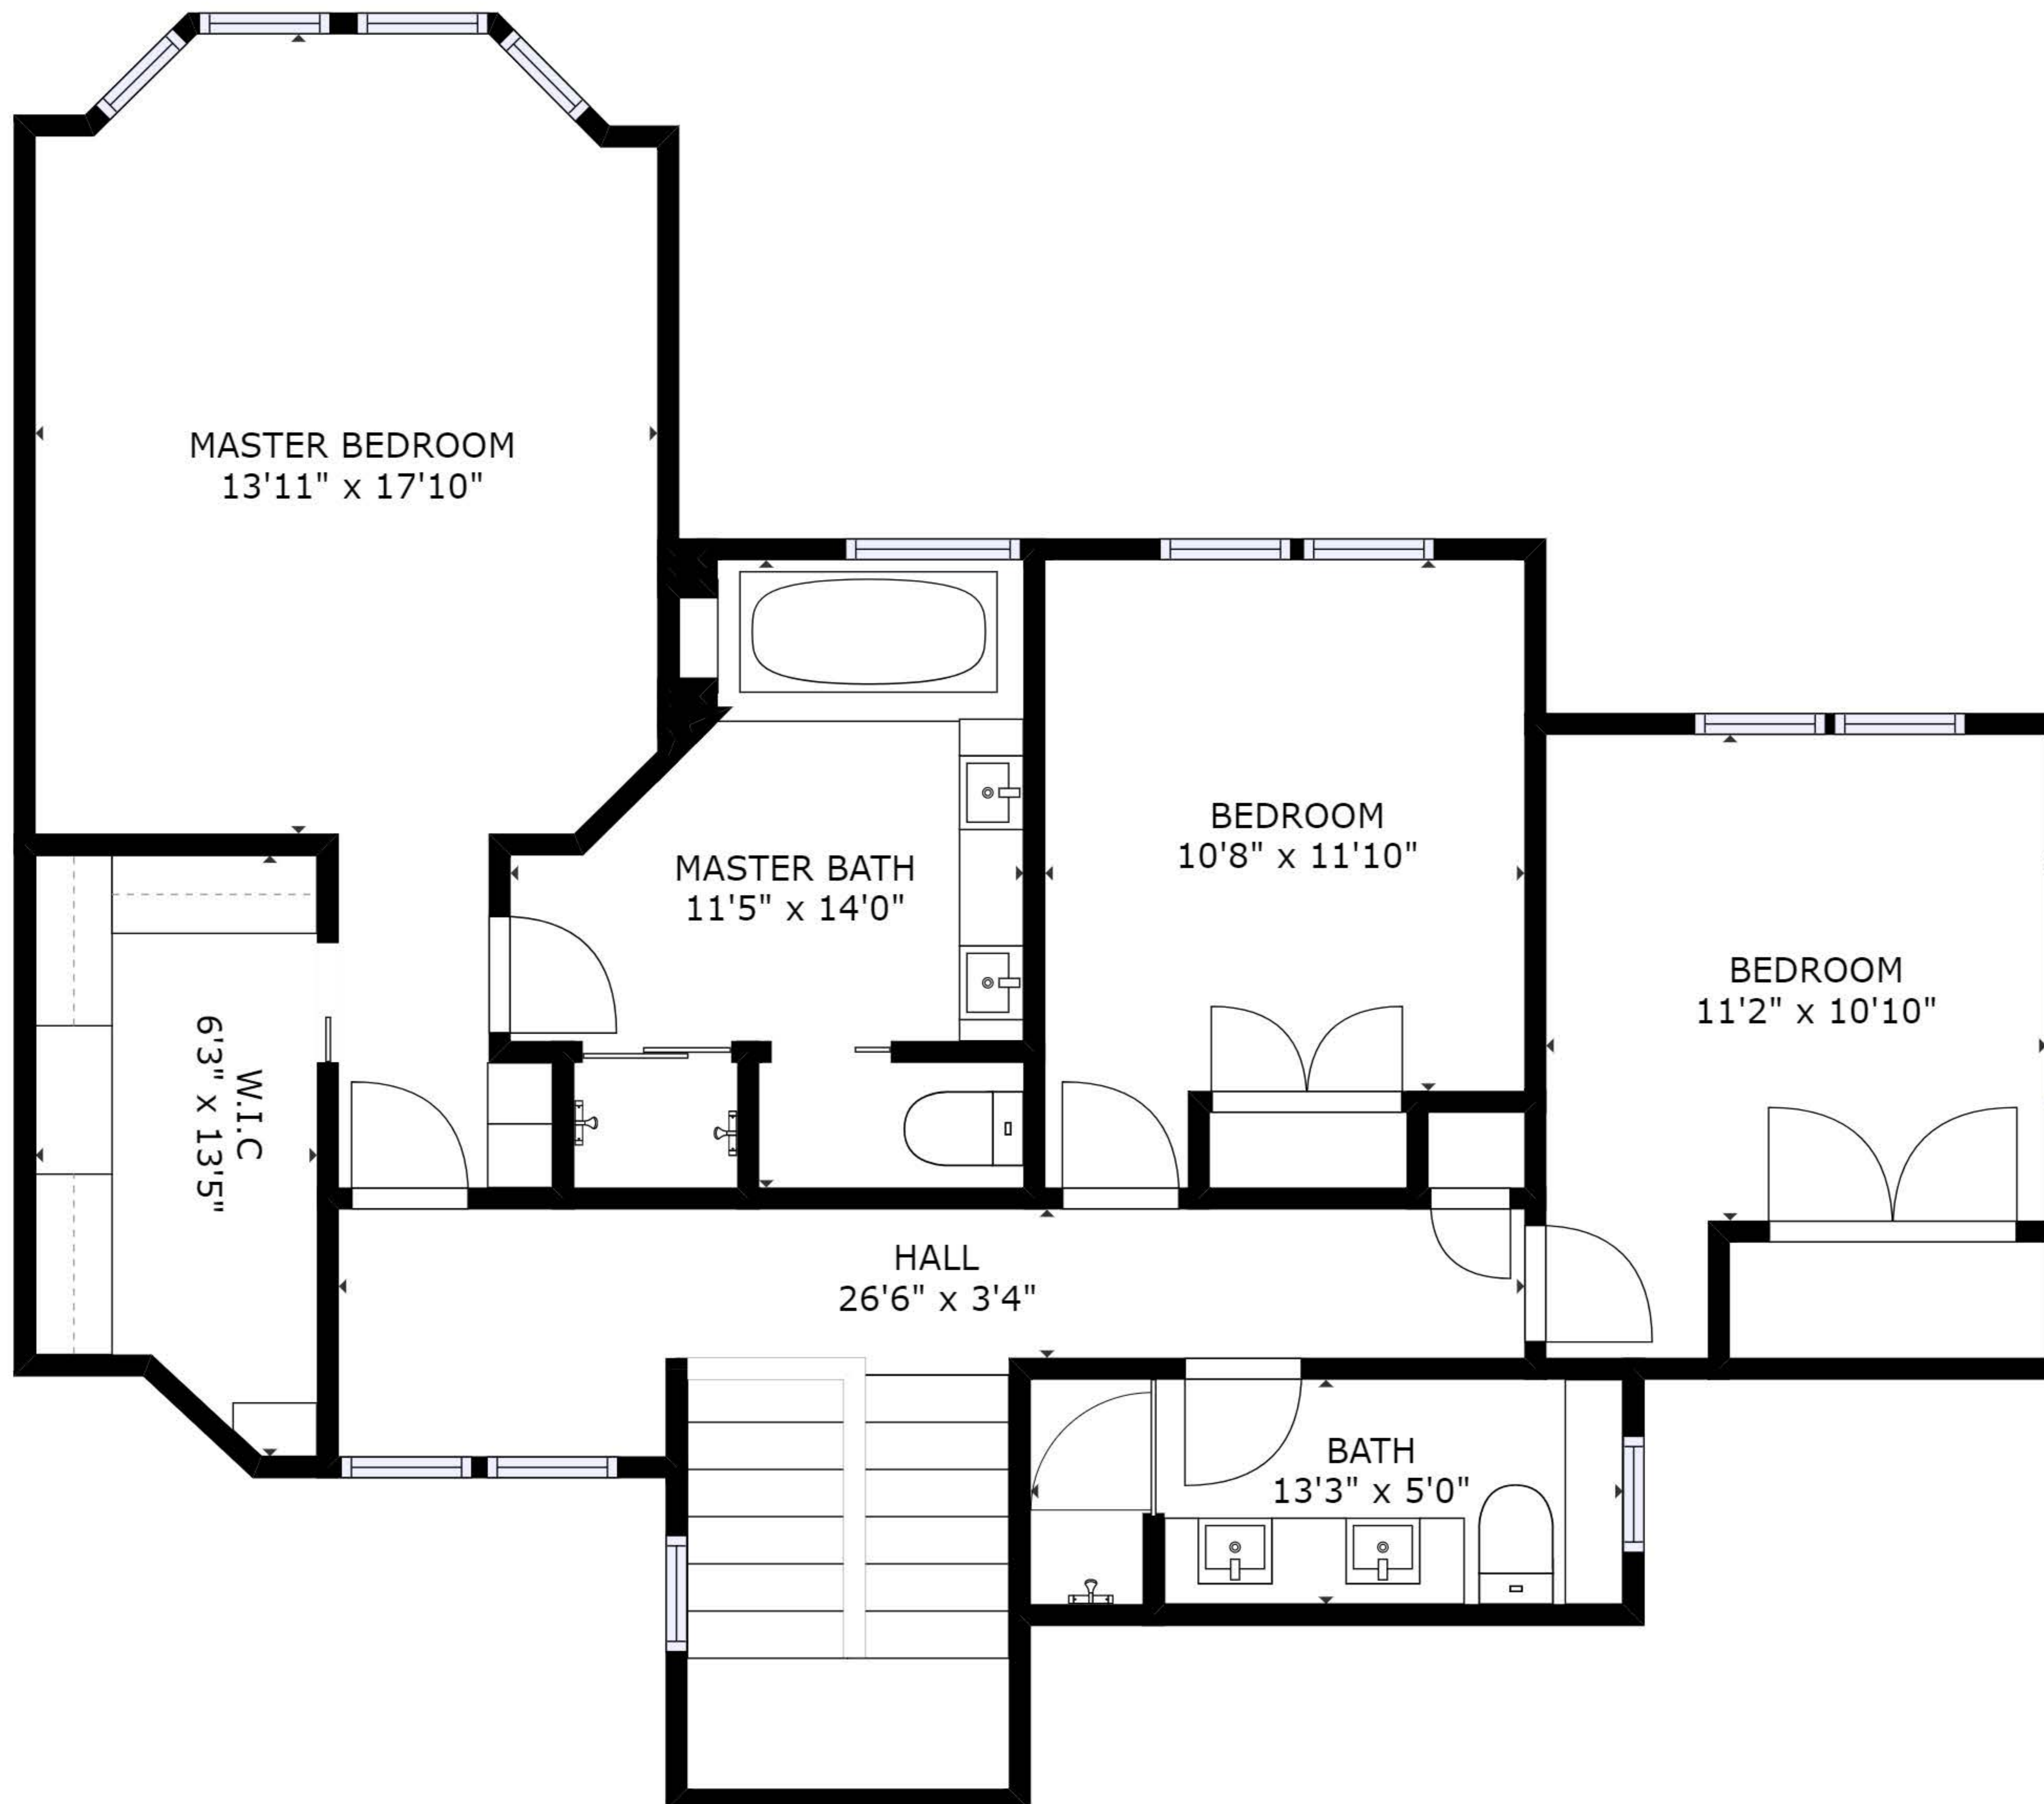

GROSS INTERNAL AREA
 FLOOR 1 : 749 sq ft, FLOOR 2 : 1890 sq ft
 FLOOR 3 : 1072 sq ft, EXCLUDED AREAS :
 PORCH: 145 sq ft, GARAGE: 428 sq ft
 TOTAL: 3711 sq ft

SIZES AND DIMENSIONS ARE APPROXIMATE, ACTUAL MAY VARY.