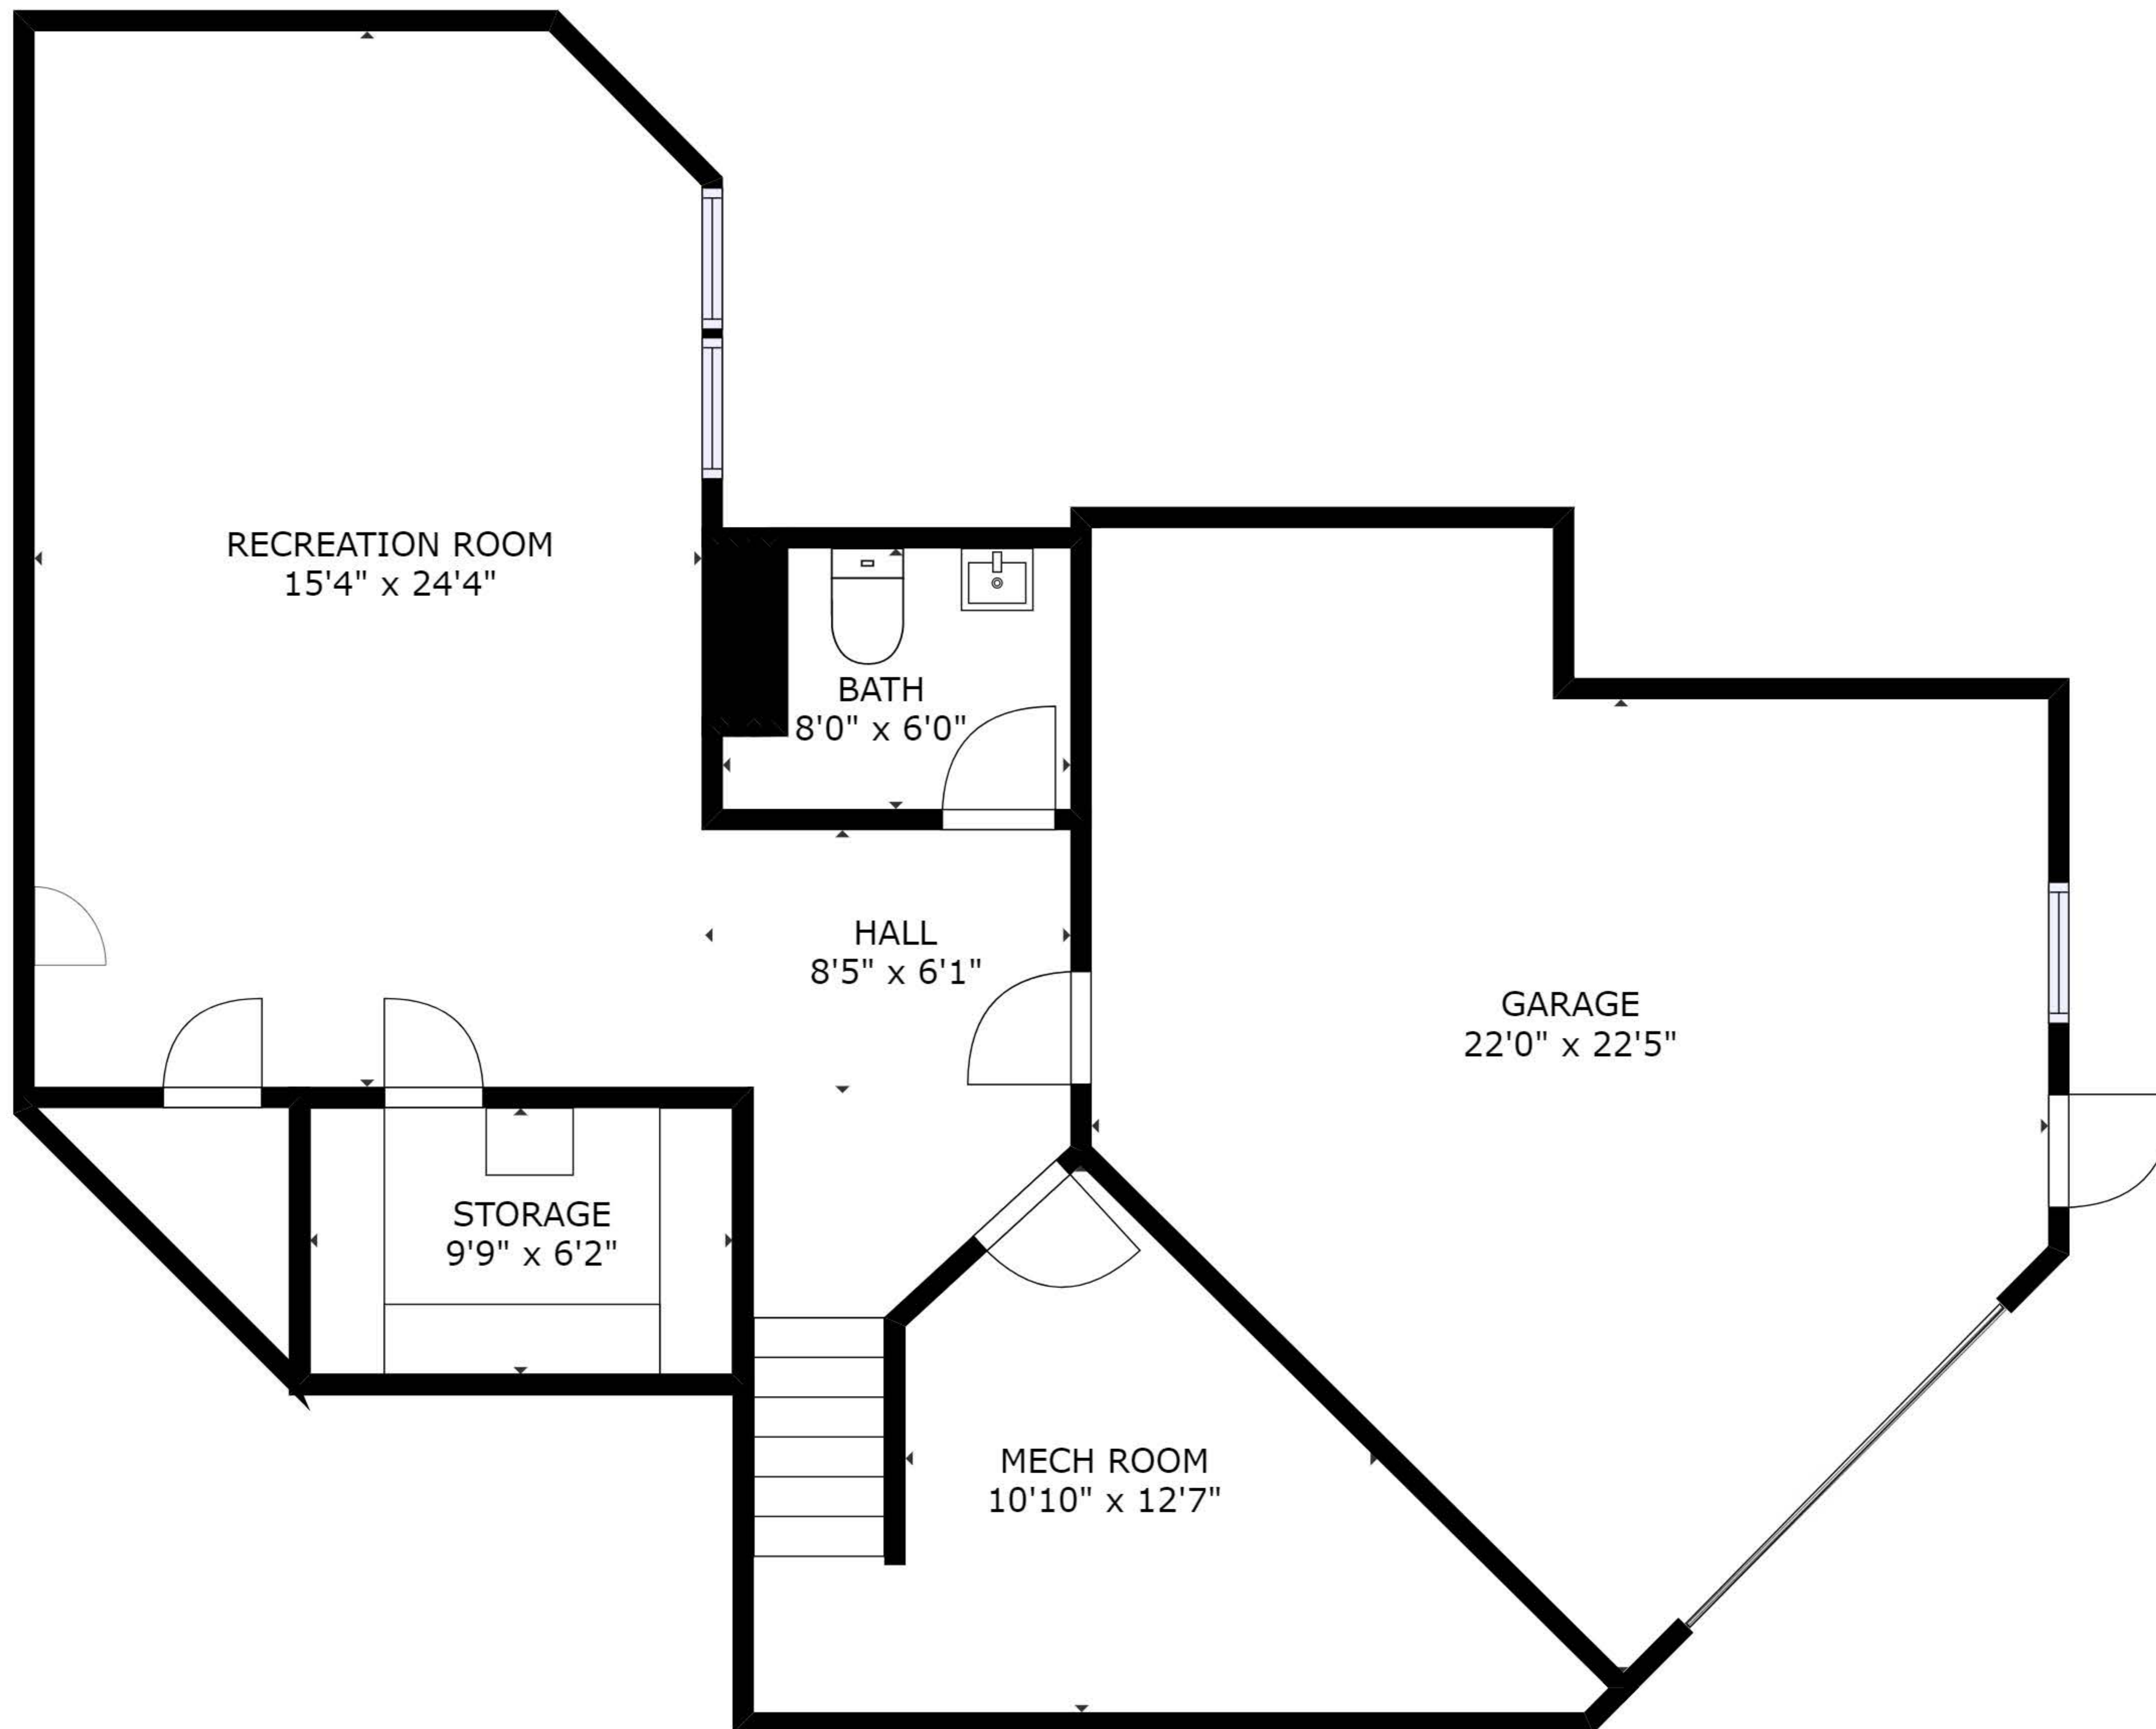

GROSS INTERNAL AREA
 FLOOR 1 : 749 sq ft, FLOOR 2 : 1890 sq ft
 FLOOR 3 : 1072 sq ft, EXCLUDED AREAS :
 PORCH: 145 sq ft, GARAGE: 428 sq ft
 TOTAL: 3711 sq ft

SIZES AND DIMENSIONS ARE APPROXIMATE, ACTUAL MAY VARY.