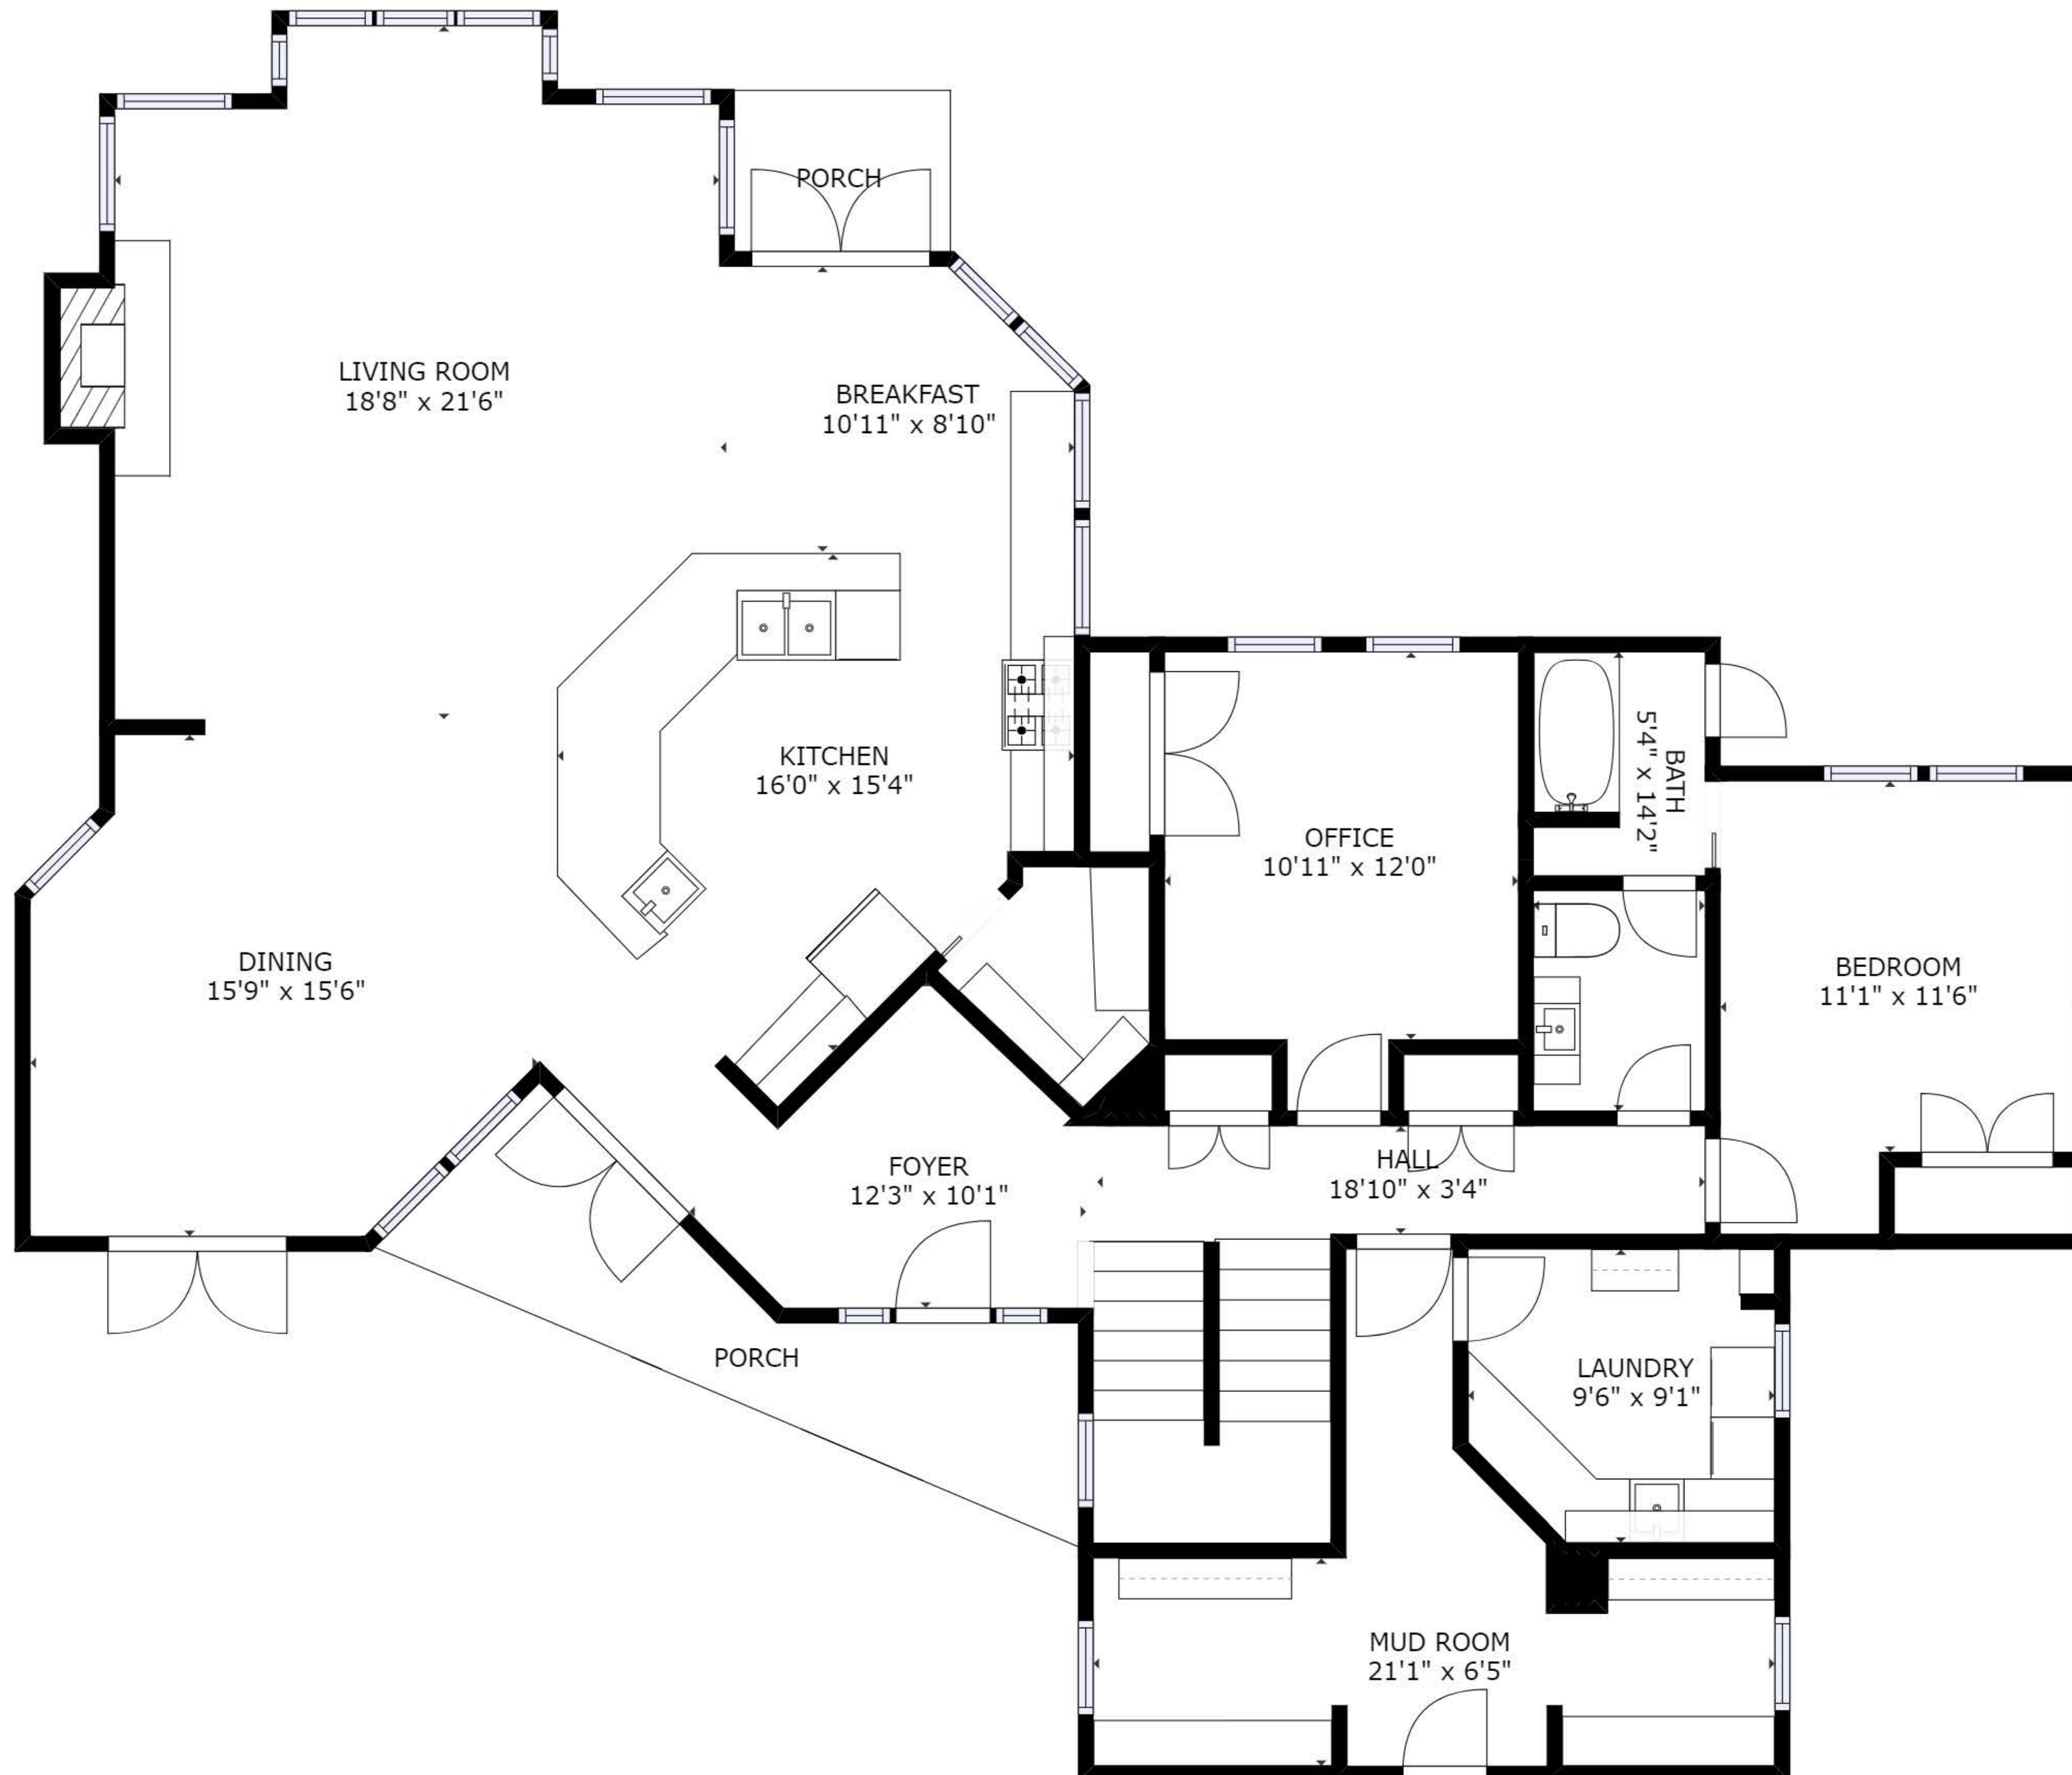

GROSS INTERNAL AREA
 FLOOR 1 : 749 sq ft, FLOOR 2 : 1890 sq ft
 FLOOR 3 : 1072 sq ft, EXCLUDED AREAS :
 PORCH: 145 sq ft, GARAGE: 428 sq ft
 TOTAL: 3711 sq ft

SIZES AND DIMENSIONS ARE APPROXIMATE, ACTUAL MAY VARY.