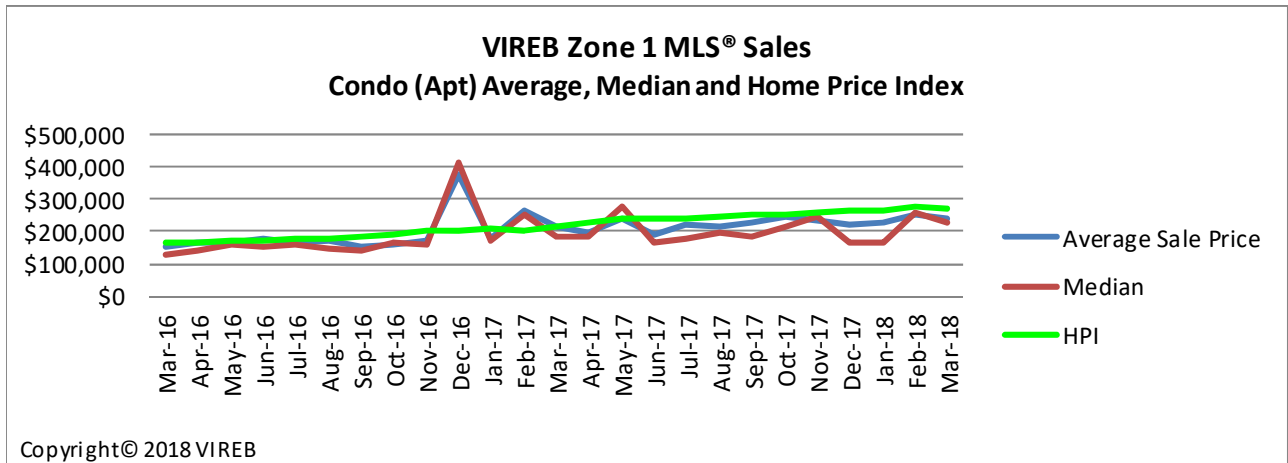

Vancouver Island Real Estate Board
 Zone 1 Comparison Graphs – Average Sale Price / Median / Home Price Index
 For the month of March 2018

Single Family Comparison Graph

Condo (Apt) Comparison Graph

Condo (Twnhse) Comparison Graph