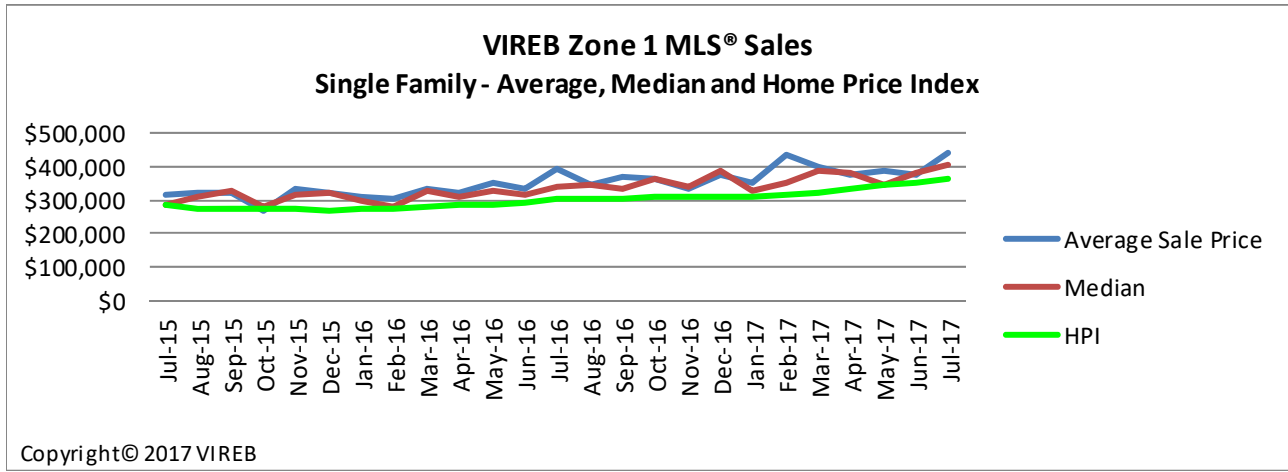

Vancouver Island Real Estate Board

Zone 1 Comparison Graphs – Average Sale Price / Median / Home Price Index

For the month of July 2017

Single Family Comparison Graph

Condo (Apt) Comparison Graph

Condo (Twnhse) Comparison Graph