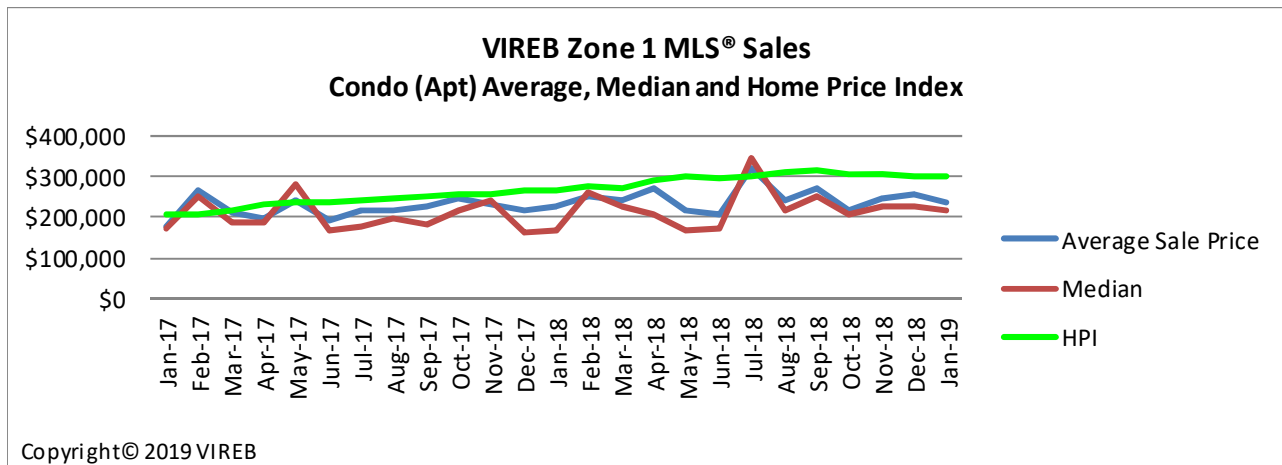

## Zone 1 Comparison Graphs – Average Sale Price / Median / Home Price Index

For the month of January 2019

Single Family Comparison Graph

Condo (Apt) Comparison Graph

Condo (Twnhse) Comparison Graph