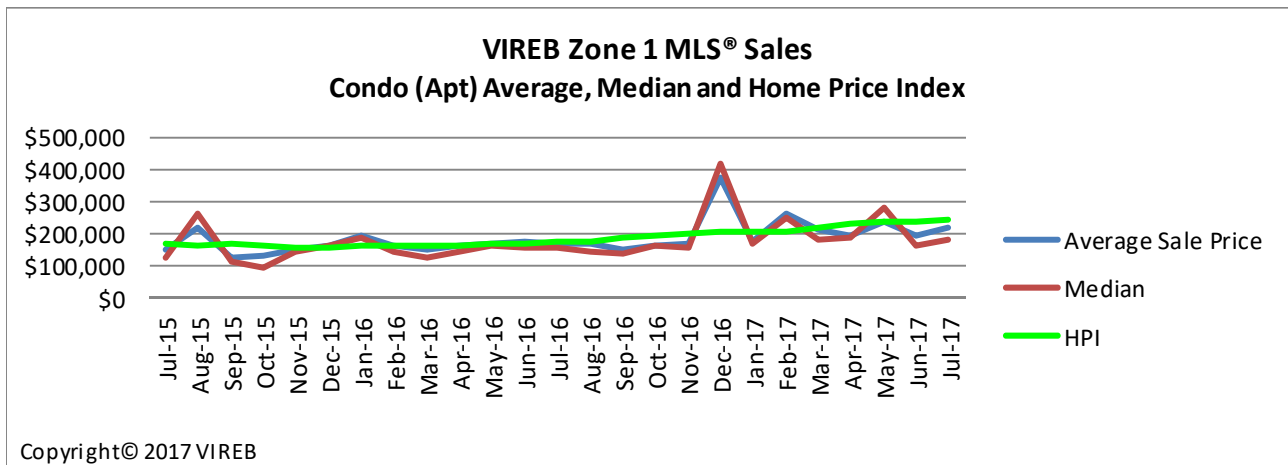

Vancouver Island Real Estate Board

Zone 1 Comparison Graphs – Average Sale Price / Median / Home Price Index

For the month of July 2017

Single Family Comparison Graph

Condo (Apt) Comparison Graph

Condo (Twnhse) Comparison Graph