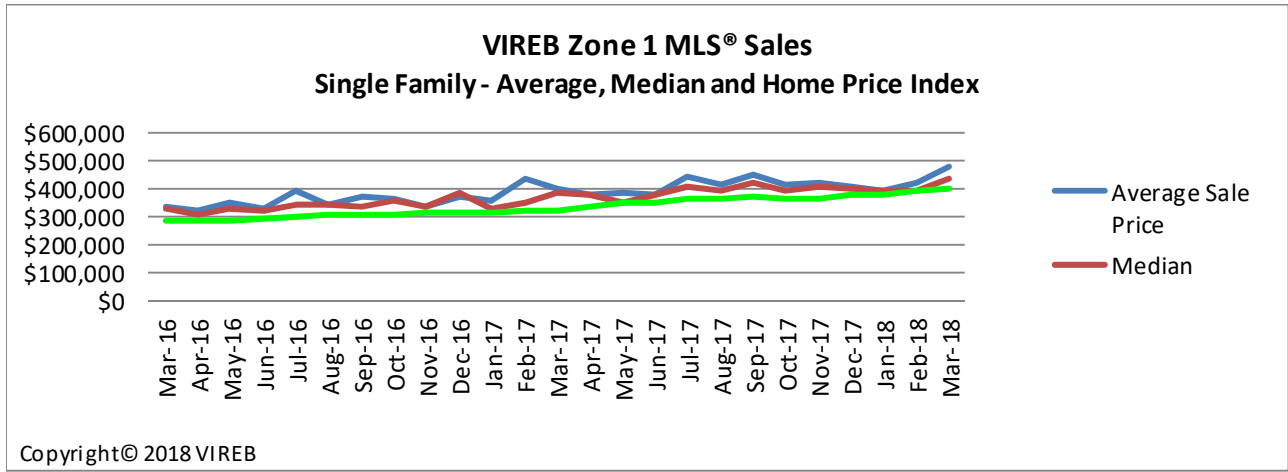

Vancouver Island Real Estate Board
 Zone 1 Comparison Graphs – Average Sale Price / Median / Home Price Index
 For the month of March 2018

Single Family Comparison Graph

Condo (Apt) Comparison Graph

Condo (Twnhse) Comparison Graph