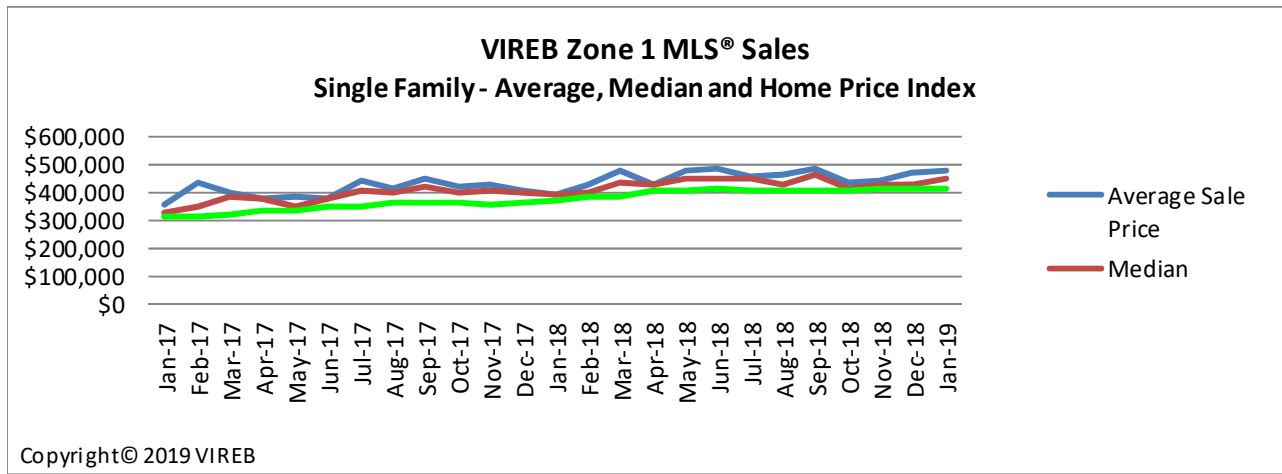

## Zone 1 Comparison Graphs – Average Sale Price / Median / Home Price Index

For the month of January 2019

Single Family Comparison Graph

Condo (Apt) Comparison Graph

Condo (Twnhse) Comparison Graph