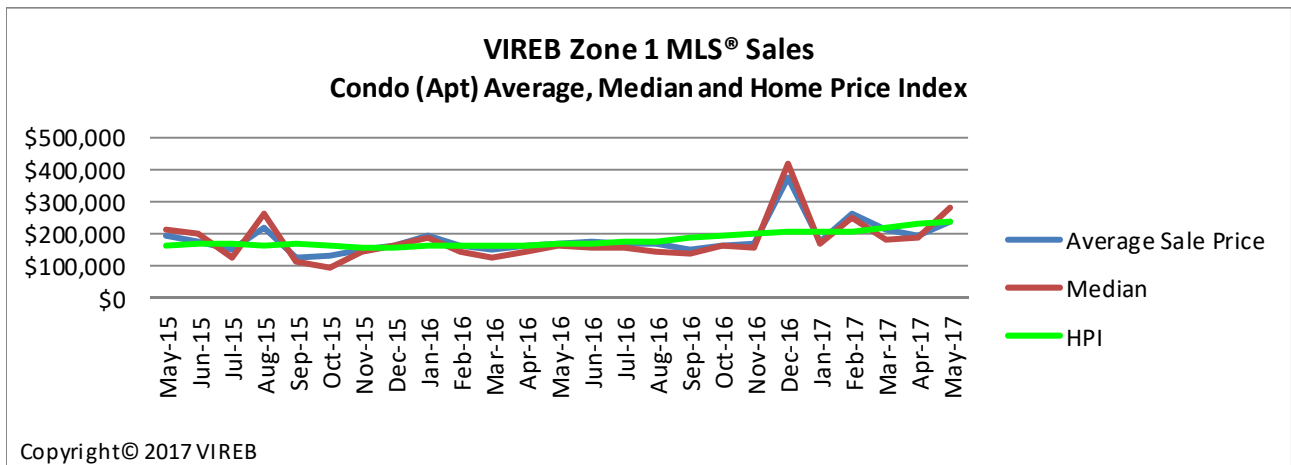

Vancouver Island Real Estate Board
 Zone 1 Comparison Graphs – Average Sale Price / Median / Home Price Index
 For the month of May 2017

Single Family Comparison Graph

Condo (Apt) Comparison Graph

Condo (Twnhse) Comparison Graph