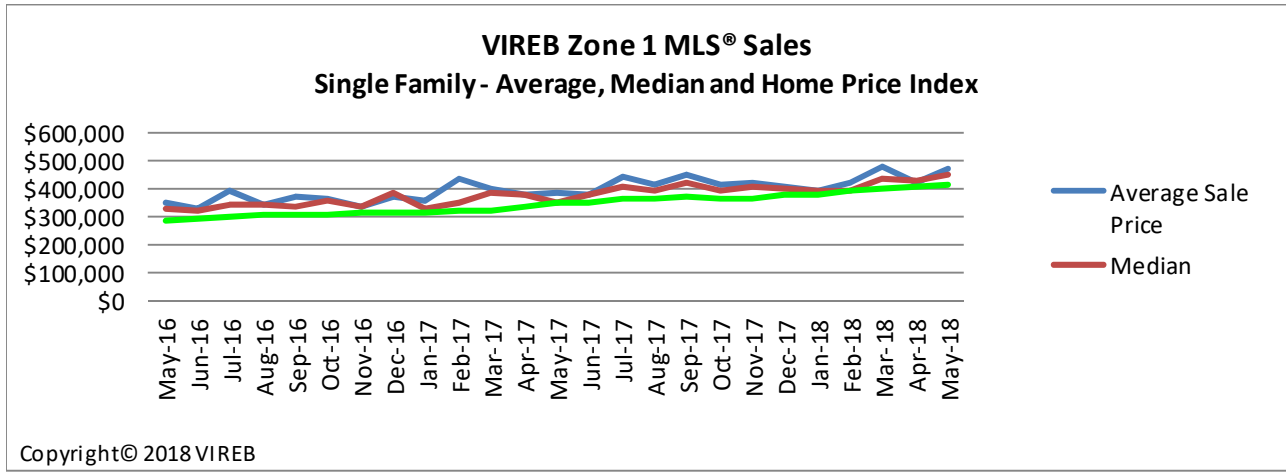

Vancouver Island Real Estate Board  
 Zone 1 Comparison Graphs – Average Sale Price / Median / Home Price Index  
 For the month of May 2018

Single Family Comparison Graph

Condo (Apt) Comparison Graph

Condo (Twnhse) Comparison Graph