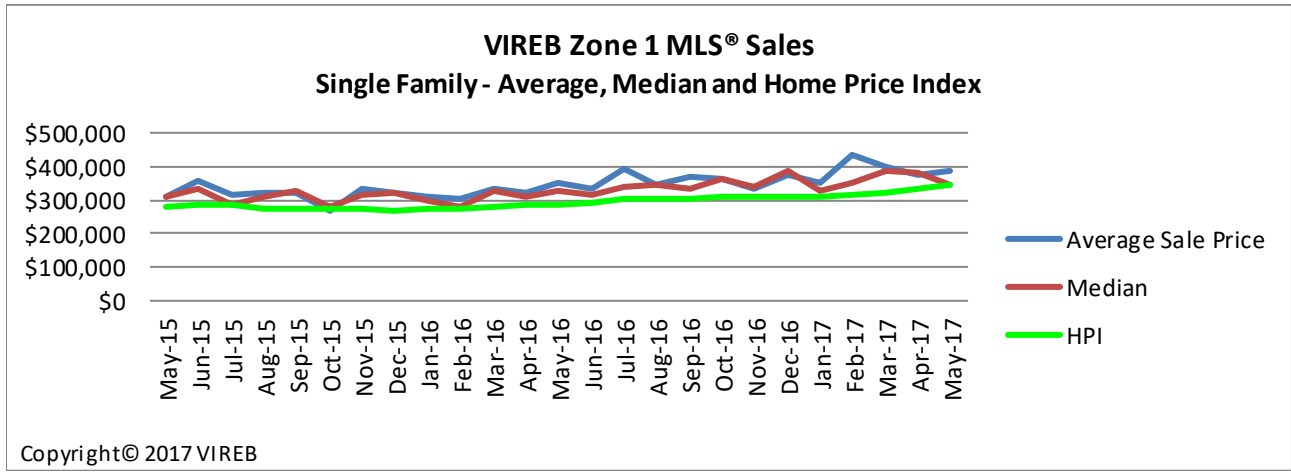

Vancouver Island Real Estate Board
 Zone 1 Comparison Graphs – Average Sale Price / Median / Home Price Index
 For the month of May 2017

Single Family Comparison Graph

Condo (Apt) Comparison Graph

Condo (Twnhse) Comparison Graph