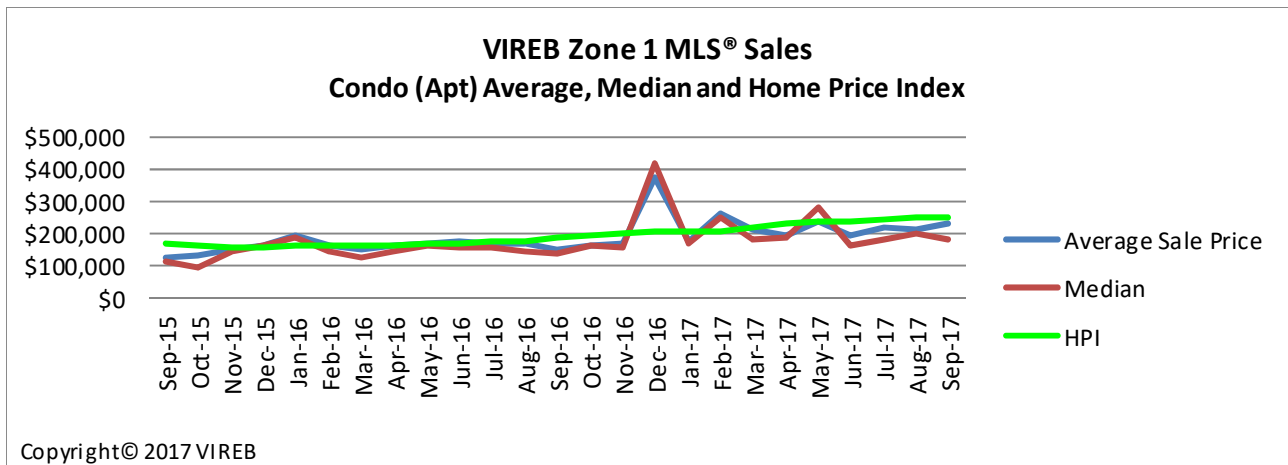

Vancouver Island Real Estate Board
 Zone 1 Comparison Graphs – Average Sale Price / Median / Home Price Index
 For the month of September 2017

Single Family Comparison Graph

Condo (Apt) Comparison Graph