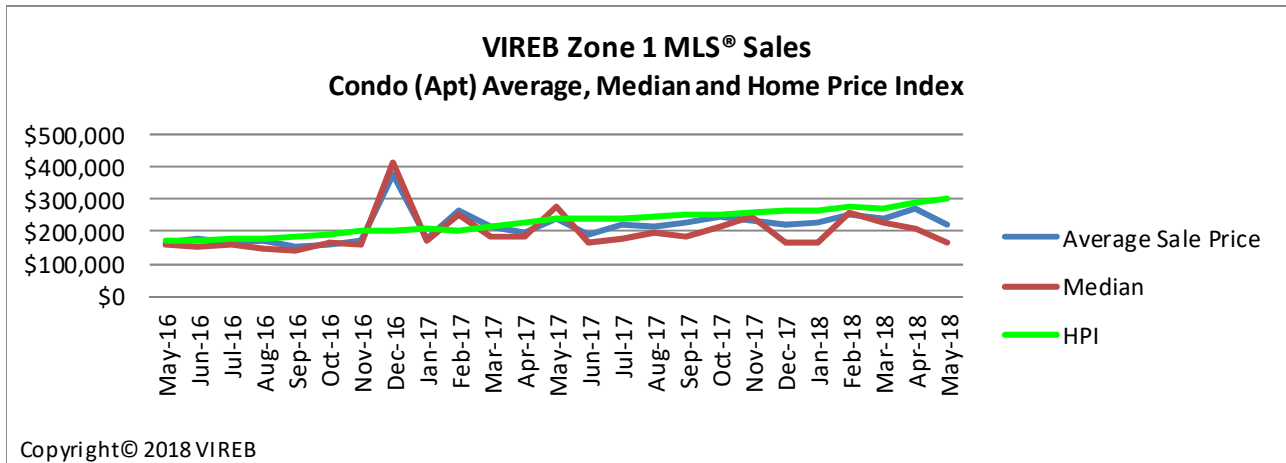

Vancouver Island Real Estate Board  
 Zone 1 Comparison Graphs – Average Sale Price / Median / Home Price Index  
 For the month of May 2018

Single Family Comparison Graph

Condo (Apt) Comparison Graph

Condo (Twnhse) Comparison Graph