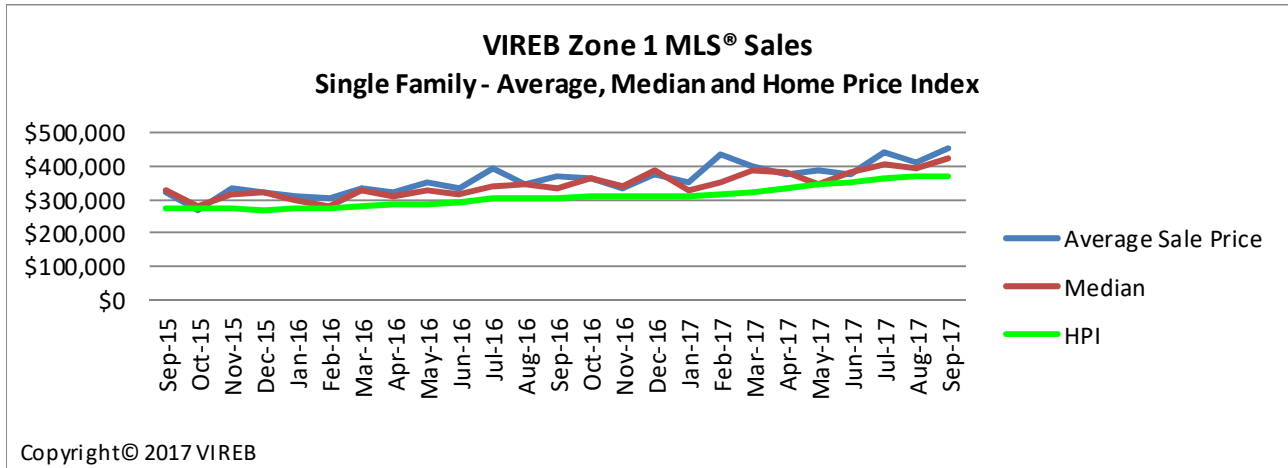

Vancouver Island Real Estate Board
 Zone 1 Comparison Graphs – Average Sale Price / Median / Home Price Index
 For the month of September 2017

Single Family Comparison Graph

Condo (Apt) Comparison Graph