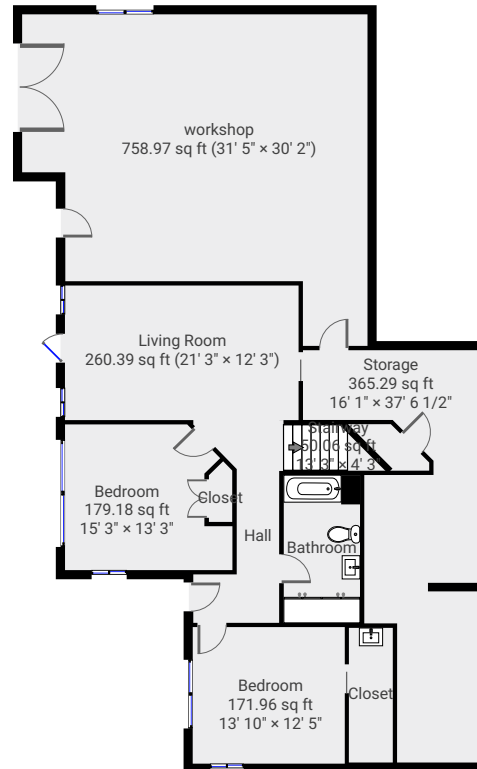

657 thullin - Copy 1

SUBMITTED BY

kyla
discoveryhometours@gmail.com
📞 2508987452

CREATED ON

2022-05-19

DETAILS

Total area: 6336.85 sq ft
Living area: 5069.71 sq ft

Kyla Mullett

Discoveryhometours@gmail.com
www.discoveryhometours.ca
📞 250.898.7452

▼ **Ground Floor** TOTAL AREA: 2295.03 sq ft • LIVING AREA: 1460.55 sq ft •

▼ **1st Floor** TOTAL AREA: 3076.19 sq ft • LIVING AREA: 2643.53 sq ft •

Discoveryhometours@gmail.com
www.discoveryhometours.ca
📞 250.898.7452

▼ 2nd Floor

TOTAL AREA: 965.63 sq ft • LIVING AREA:
965.63 sq ft •