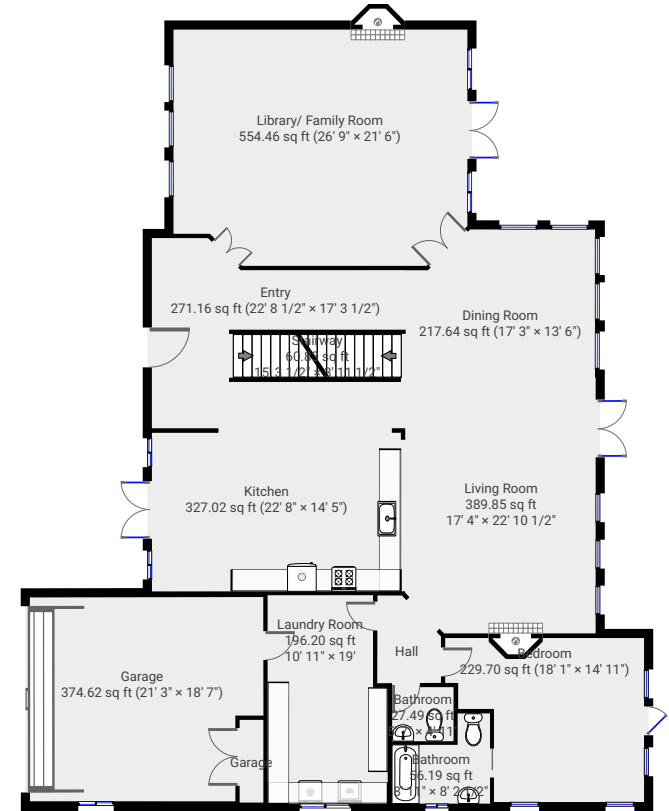

657 thullin - Copy 1

SUBMITTED BY

kyla
discoveryhometours@gmail.com
📞 2508987452

CREATED ON

2022-05-19

DETAILS

Total area: 6336.85 sq ft
Living area: 5069.71 sq ft

Kyla Mullett

Discoveryhometours@gmail.com
www.discoveryhometours.ca
📞 250.898.7452

▼ **Ground Floor** TOTAL AREA: 2295.03 sq ft • LIVING AREA: 1460.55 sq ft •

▼ **1st Floor** TOTAL AREA: 3076.19 sq ft • LIVING AREA: 2643.53 sq ft •

Discoveryhometours@gmail.com
www.discoveryhometours.ca
📞 250.898.7452

▼ 2nd Floor

TOTAL AREA: 965.63 sq ft • LIVING AREA:
965.63 sq ft •