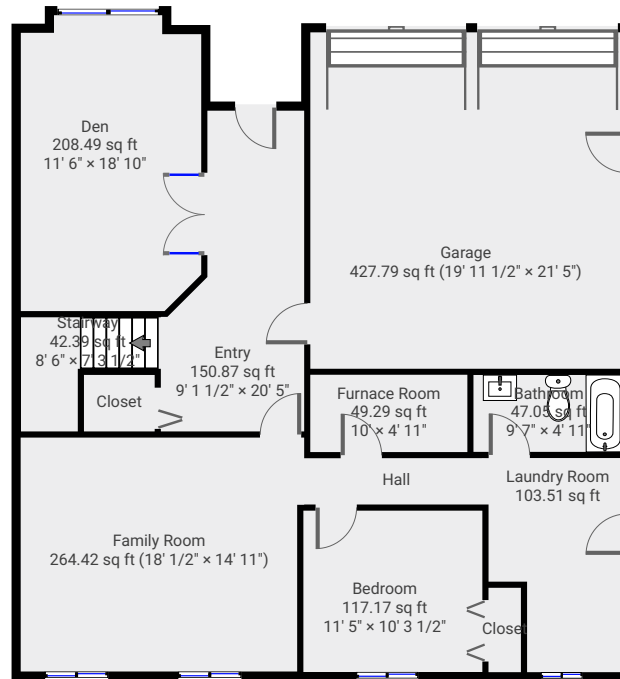

### DETAILS

Total area: 3161.56 sq ft  
Living area: 2706.46 sq ft

## ▼ Ground Floor

TOTAL AREA: 1638.44 sq ft • LIVING AREA:  
1183.34 sq ft •