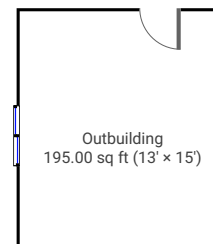

### DETAILS

Total area: 3161.56 sq ft  
Living area: 2706.46 sq ft

## ▼ Ground Floor

TOTAL AREA: 1638.44 sq ft • LIVING AREA:  
1183.34 sq ft •