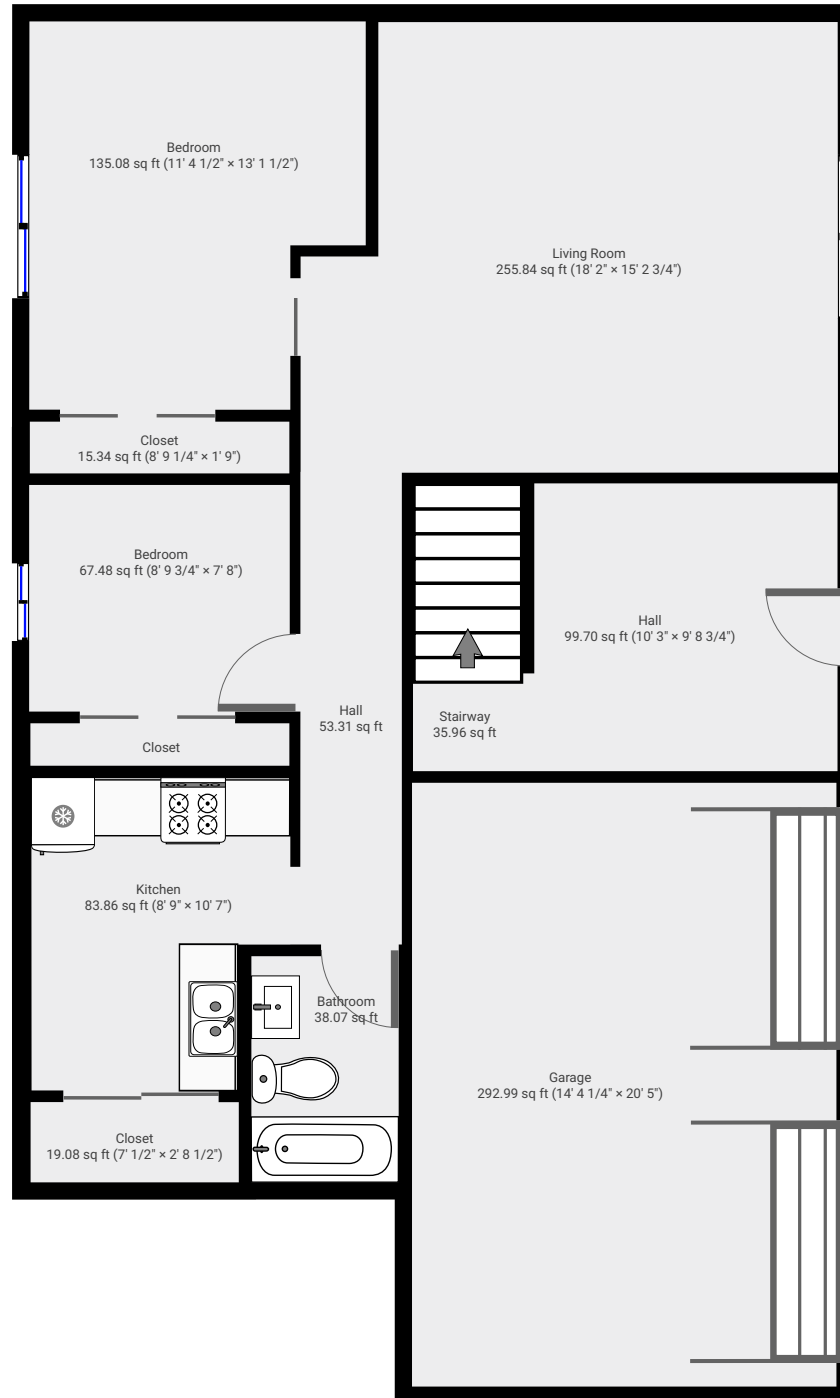

Project 14

SUBMITTED BY

Kyla Foreman
discoveryhometours@gmail.com
📞 2508987452

CREATED ON

2022-08-16

DETAILS

Total area: 2387.82 sq ft
Living area: 2070.26 sq ft

Kyla Mullett

Discoveryhometours@gmail.com
www.discoveryhometours.ca
📞 250.898.7452

▼ Ground Floor

TOTAL AREA: 1256.70 sq ft • LIVING AREA: 939.13 sq ft •

Project 14

SUBMITTED BY

Kyla Foreman
discoveryhometours@gmail.com
📞 2508987452

CREATED ON

2022-08-16

DETAILS

Total area: 2387.82 sq ft
Living area: 2070.26 sq ft

Kyla Mullett

Discoveryhometours@gmail.com
www.discoveryhometours.ca
📞 250.898.7452

▼ 1st Floor

TOTAL AREA: 1131.13 sq ft • LIVING AREA: 1131.13 sq ft •