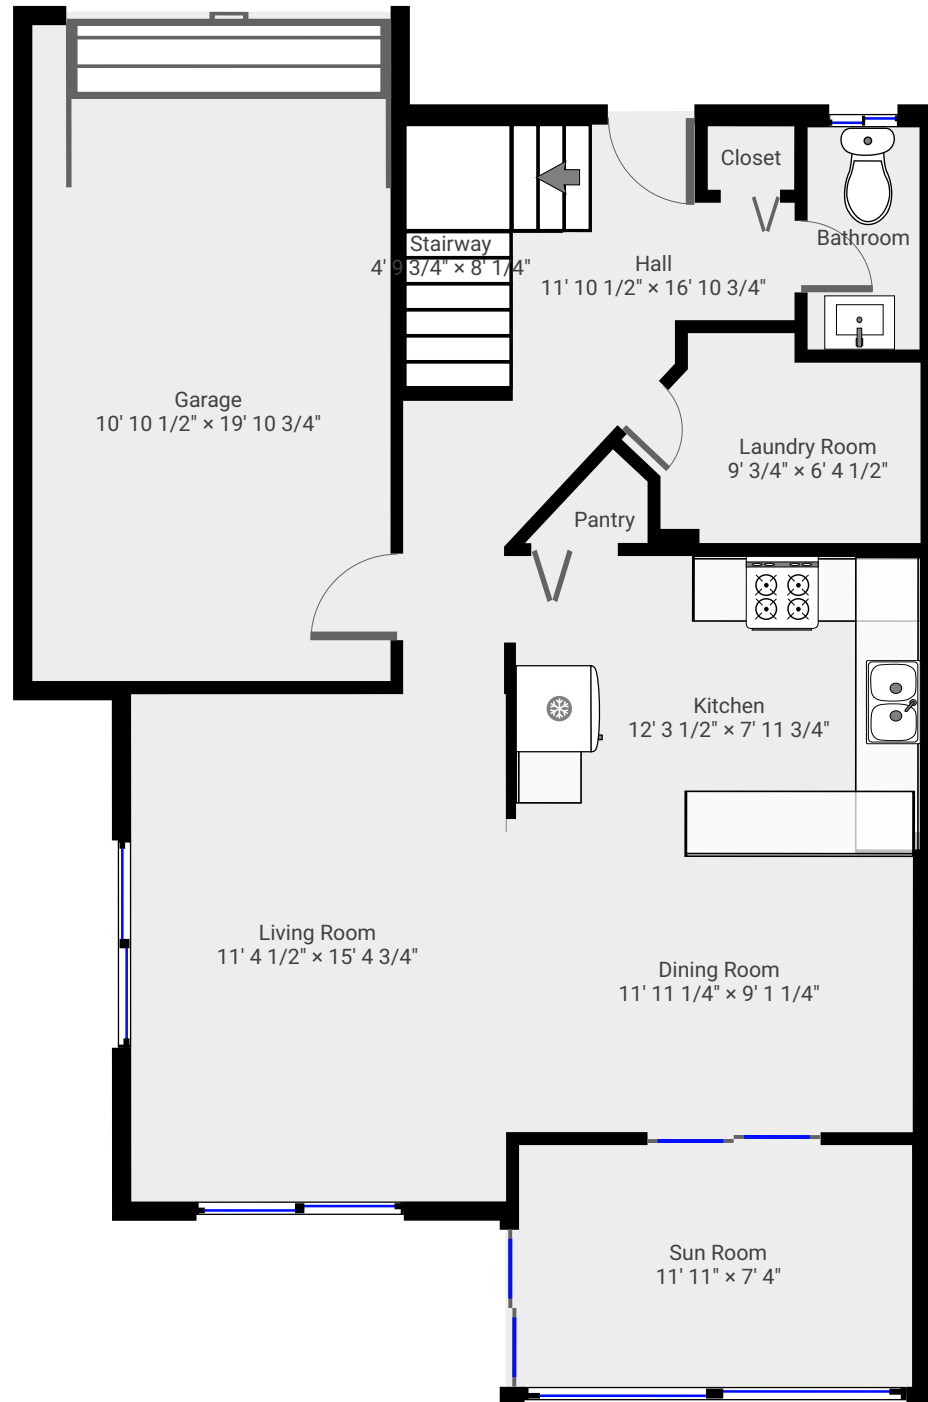

8-2055 Manor Drive

SUBMITTED BY

Kyla Foreman
discoveryhometours@gmail.com
📞 2508987452

CREATED ON

2022-09-26

LOCATION

2200 Comox Avenue
V9M 1P7 Comox
British Columbia
Canada

DETAILS

Total area: 1623.62 sq ft
Living area: 1283.29 sq ft

Kyla Mullett

Discoveryhometours@gmail.com
www.discoveryhometours.ca
📞 250.898.7452

▼ Ground Floor

TOTAL AREA: 1010.43 sq ft • LIVING AREA: 670.10 sq ft •

Total area: 1623.62 sq ft
Living area: 1283.29 sq ft

Kyla Mullett

Discoveryhometours@gmail.com
www.discoveryhometours.ca
📞 250.898.7452

▼ 1st Floor

TOTAL AREA: 613.19 sq ft • LIVING AREA: 613.19 sq ft •