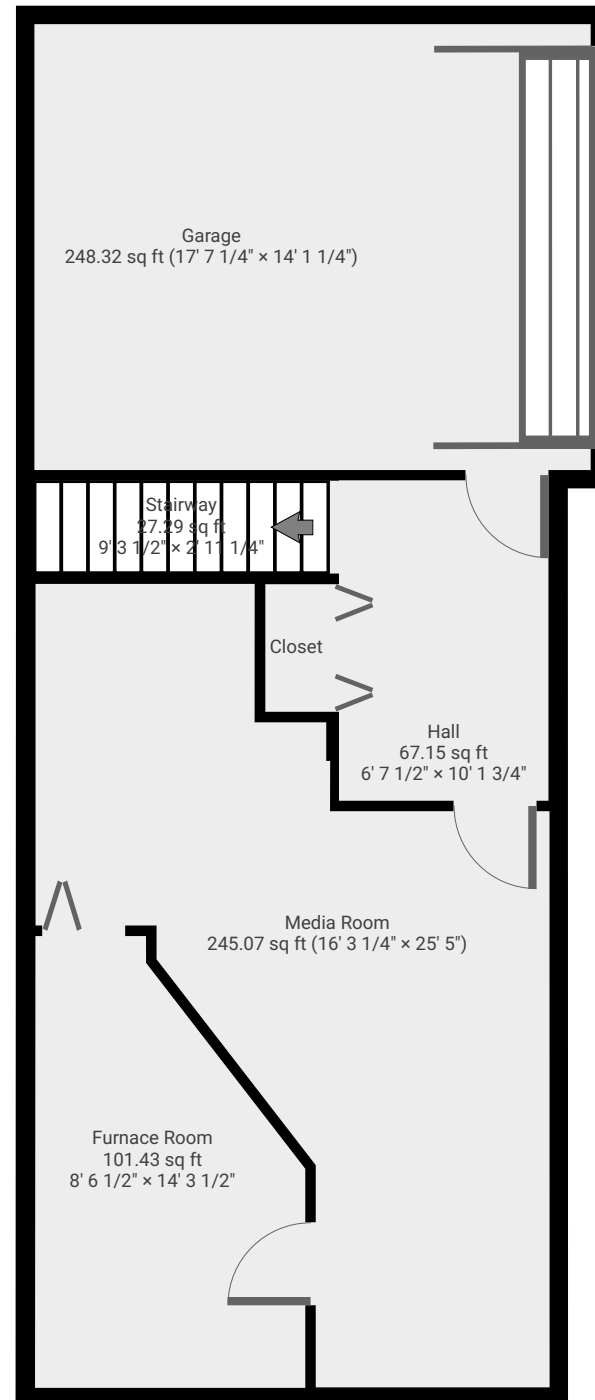

### DETAILS

Total area: 3718.80 sq ft  
Living area: 3405.74 sq ft

## ▼ Basement

TOTAL AREA: 792.49 sq ft • LIVING AREA: 479.44 sq ft •