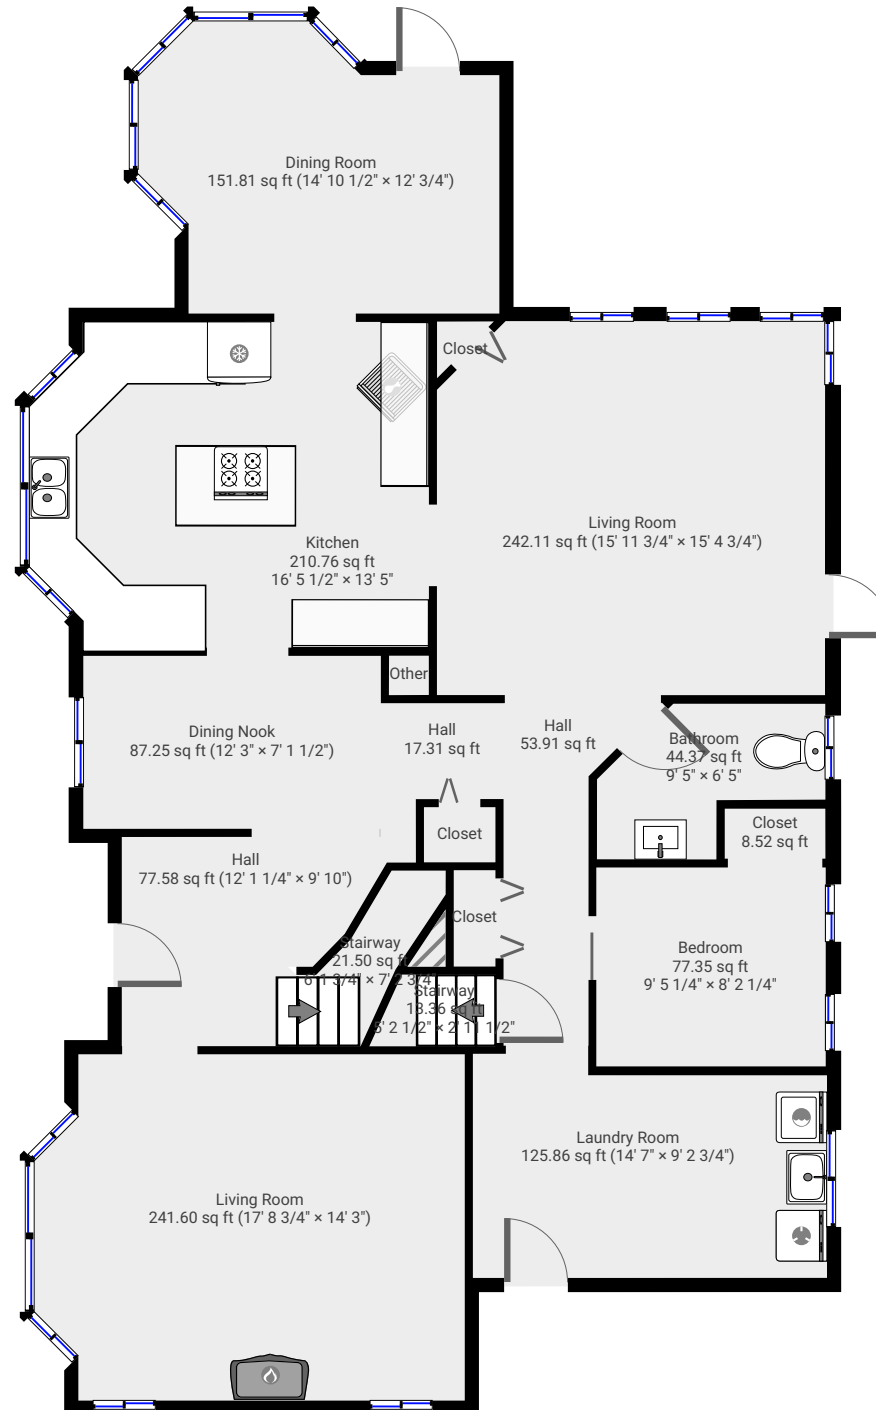

### DETAILS

Total area: 3718.80 sq ft  
Living area: 3405.74 sq ft

## ▼ Ground Floor

TOTAL AREA: 1569.31 sq ft • LIVING AREA: 1569.31 sq ft •